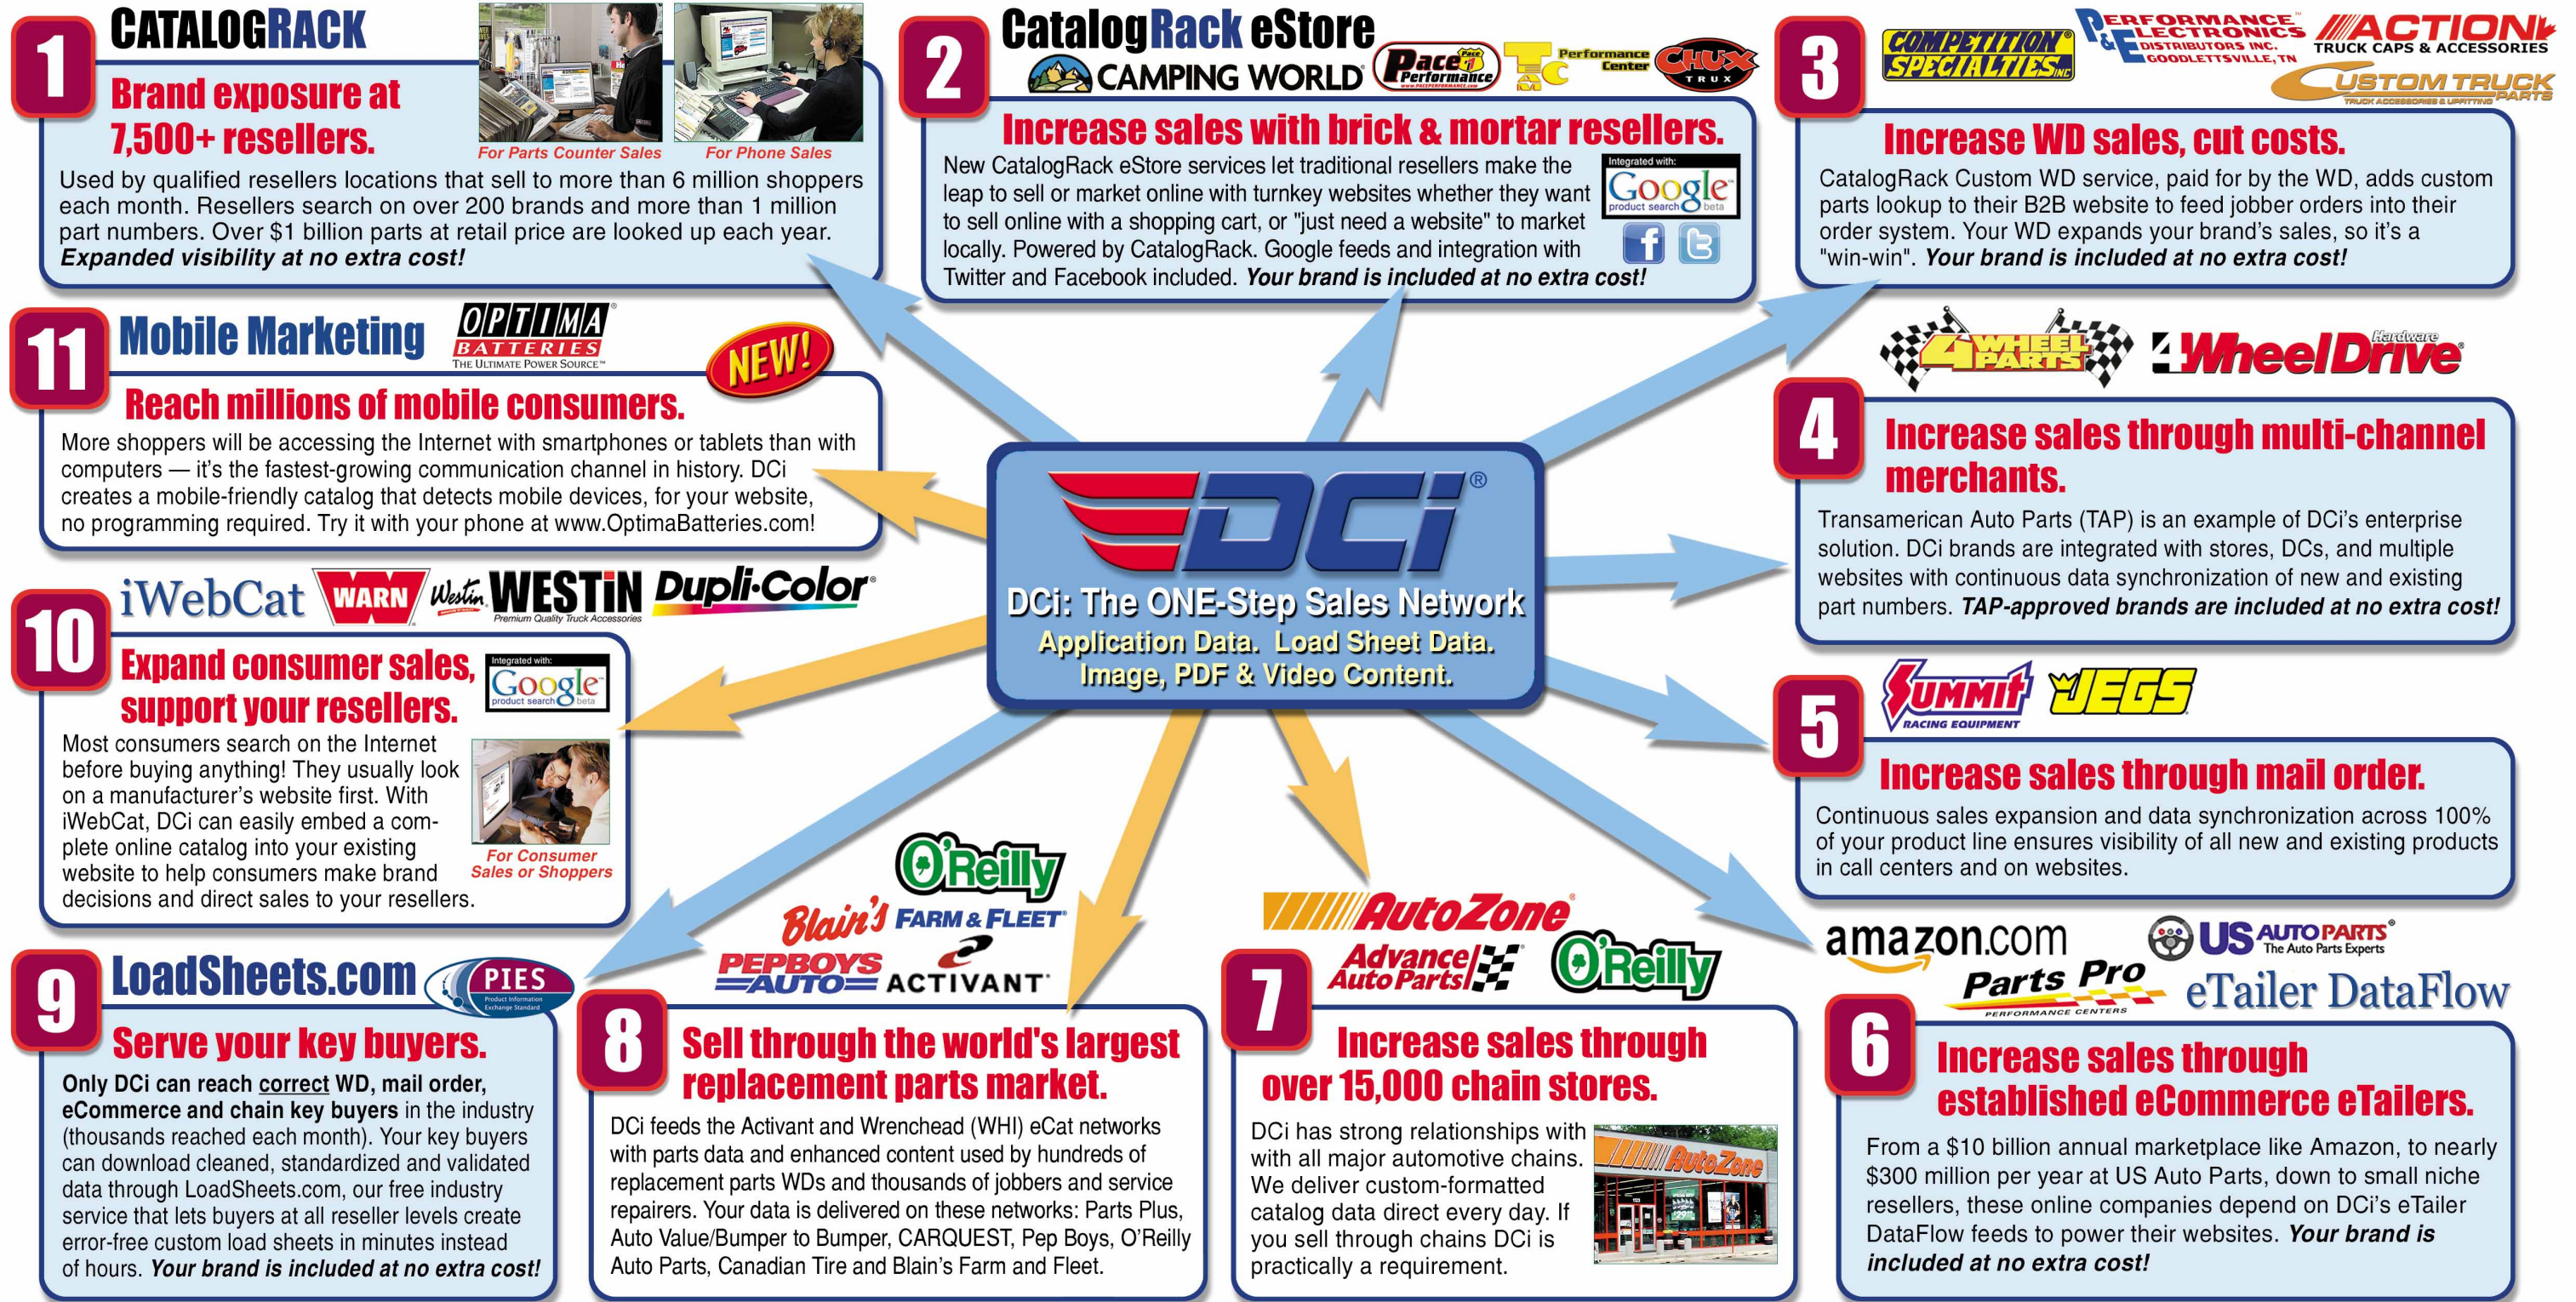

# How a DCi Electronic Catalog Grows Your Business!

Just ask these leading manufacturers... ✓ NEW in the past 12 months!

As a DCi Partner, all sales opportunities in blue are No-Charge options!

ACCEL ADVANTAGE TRUCK ACCESSORIES AEM INDUCTION AEROQUIP PERFORM. aFe POWER AGRI-COVER AIR LIFT AIRAID ALL SALES MFG ALLOY USA AMP RESEARCH ANZO USA APC	ARB ✓ ARIES AUTOMOTIVE ✓ ARMOR LID ARNOTT, INC. AUTO METER AUTO VENTSHADE BACKRACK BAK INDUSTRIES ✓ BARKS POWER ✓ BARGMAN BBK BD DIESEL BEDRUG BESTOP	BETTER BUILT BF GOODRICH BODY ARMOR BORLA PERFORM. ✓ BRITE CHROME ✓ BULL DOG BULLY DOG ✓ BULLY TRUCK ACCESSORIES BUSHWACKER CANINE COVERS CANTON RACING CAR CHEMISTRY	CARRIAGE WORKS CENTERFORCE CENTRIC PARTS CIPA MIRRORS CLOYES COAST TO COAST COMP CAMS CORSA PERFORMANCE EXHAUST COVERCRAFT CSI ✓ CST PERFORMANCE ✓ CURRIE ENTERPRISES CURT MANUFACTUR'G	CYBERDYNE DAYSTAR DC SPORTS DEE ZEE DEFLECTA-SHIELD ✓ DeWALT ✓ DIABLOSPORT DICK CEPEK ✓ DRAKE AUTOMOTIVE ✓ DRAW-TITE ✓ DU-HA ✓ DUPLI-COLOR PAINT EARL'S PLUMBING	✓ FLEET PHYSICS FLEX-A-LITE ✓ FLOWMASTER FLOWTECH ✓ FORD RACING ✓ FOX RACING SHOX ✓ FULTON GENUINE GEAR GIBSON PERFORMANCE GO RHINO GOODMARK INDUSTRIES GRANATELLI MOTORSPORTS	✓ GRIFFIN THERMAL PRODUCTS ✓ GROUND FORCE ✓ GTS ✓ HANSON OFF ROAD/ PUREJEEP HAWK PERFORMANCE HAYS HEDMAN HEDDERS HELLA LIGHTING HELLWIG ✓ HIDDEN HITCH HIGHLAND CARGO HIGHLAND MATS	HIGHLAND FLAPS HOLLEY PERFORM. HOLLEY REMAN HOOKER HEADERS HOPKINS HOTCHKISS SPORT SUSPENSION HUSKY LINERS HUSLER HEDDERS HYPERTECH INLAND EMPIRE INNOVATIVE CREATIONS ✓ INTRO-TECH	JET PERFORMANCE ✓ JKS K&N ENGINEERING KARLYN KAT'S HEATERS KC HILITES ✓ KING SHOCKS KONI ✓ KRYLON LAKEWOOD LOKAR LUND MAGNAFLOW MALLORY	✓ MARADYNE MBRP EXHAUST METRA ELECTRONICS MICKEY T. TIRES MICKEY T. WHEELS MIDWEST TRANSMISSION MILE MARKER MONROE BRAKES MONROE SHOCKS & STRUTS MOTIVE GEAR PERFORMANCE	MOTIVE GEAR TRANSMISSION MR. GASKET MSD IGNITION N-FAB NIFTY NITROUS EXPRESS NOS ✓ ODYSSEY BATTERIES OMIX-ADA OPTIMA BATTERIES OR-FAB OUTLAND AUTO.	PACE EDWARDS PAVEMENT ENDS PERFORMANCE ACCESSORIES ✓ PIAA ✓ POWER SLOT ✓ POWER STOP POWERMASTER POWERTRAX PRECISION GEAR PRO COMP SUSPEN. PRO COMP TIRES PRO COMP XTREME ALLOYS	PRO COMP ROCK CRAWLER PRO COMP FORGED WHEELS ✓ PRO SERIES ✓ PROFESSIONAL PRODUCTS PROFORM ✓ PRORYDE SUSP. SYS. PROTHANE PUTCO RACER'S CHOICE (RCI) ✓ RAMPAGE PRODUCTS RANCHO SUSPENSION	✓ RAPTOR SERIES RBP ROLLING BIG POWER READYLIFT ✓ REESE REESE TOWPOWER REVTEK ✓ RHINO RACK ✓ RHS RACING HEAD RICHMOND GEAR ✓ ROAD ARMOR ROAD SPORT ✓ ROLA ✓ ROLL-N-LOCK	✓ RUBICON EXPRESS RUGGED RIDGE RUSSELL SKYJACKER ✓ SLIME SMITTYBILT SPECTRE PERFORMANCE SPORTSMAN ✓ SPYDER AUTO SSBC PERF. BRAKES ✓ STEELCRAFT AUTOMOTIVE STOP TECH STREET SCENE ✓ SUNCOAST CREATIONS	✓ SUNCORE SUSPENSION SUPER SWAMPER SUPERCHIPS SUPERLIFT T-REX GRILLES TAYLOR CABLE ✓ TEKONSHA ✓ TERAFLEX THERMO-TEC ✓ THULE TIREGATE ✓ TOW READY ✓ TRAC RAC TRAIL MASTER	TRANS-DAPT ✓ TRI-FLOW TRUXEDO ✓ TRUXXX TUFF COUNTRY UNDERCOVER ✓ USA STANDARD GEAR ✓ UWS VALLEY INDUSTRIES ✓ VHT V-TECH VOLANT WARN WEATHERTECH	WEIAND ✓ WESBAR WESTIN ✓ XENON ✓ YUKON GEAR ZEX PERFORMANCE
---	--	---	--	--	---	--	--	--	---	--	--	--	--	--	---	--	--